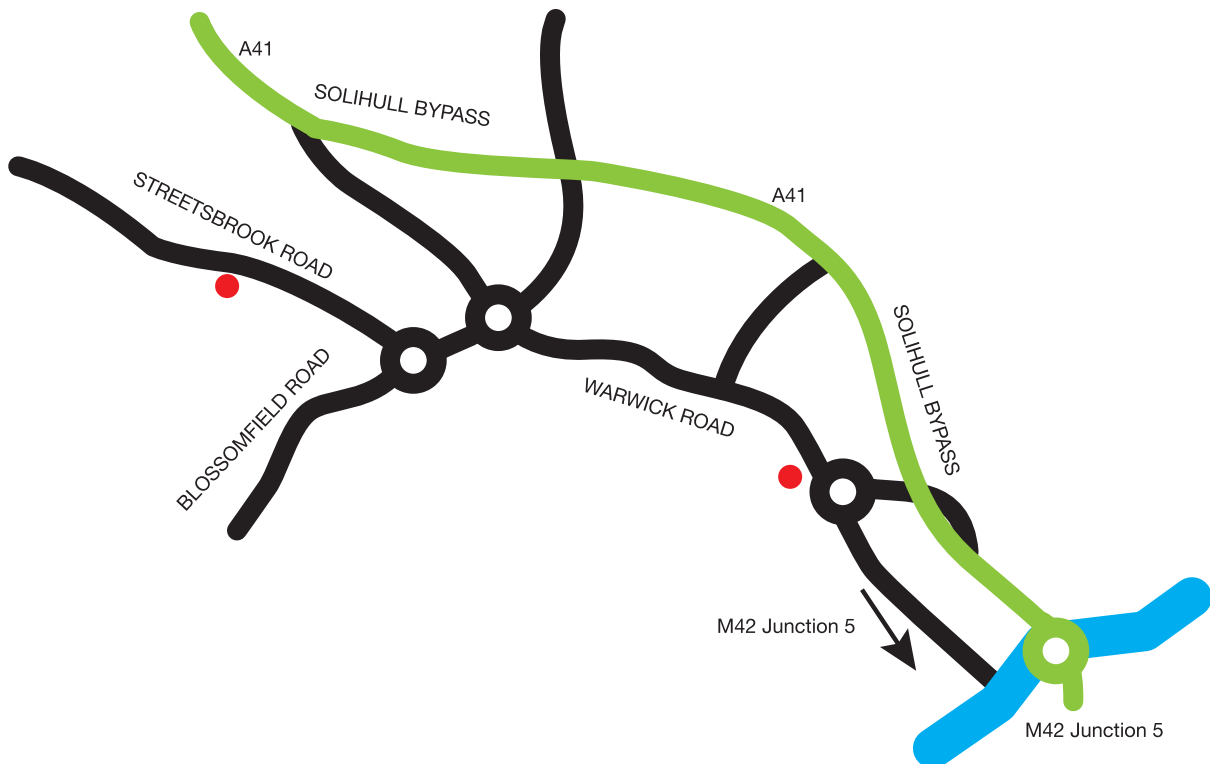

Directions to Warwick Road Practice

816 Warwick Road, Solihull, West Midlands, B91 3EU
Tel: 0121 705 2566 Fax: 0121 711 7741

The practice is situated on Warwick Road at the junction with Blythe Way, between Solihull town centre and the M42.

From the M42 at Junction 5:

Follow the dual carriageway towards Solihull and filter left towards Solihull town centre after 200 yards. At the roundabout turn right, then take your next left into Blythe Way. The entrance to the practice is on the right. Please park on the driveway whenever possible.

From Birmingham:

Take the A41 Warwick Road towards Solihull. When you reach Solihull town centre you will pass a Morrisons on your right. About 300 yards further, turn right into Blythe Way. The entrance to the practice is on the right. Please park on the driveway whenever possible.

By bus:

From Solihull, take the 40A from outside Lloyds Bank on Poplar Road.